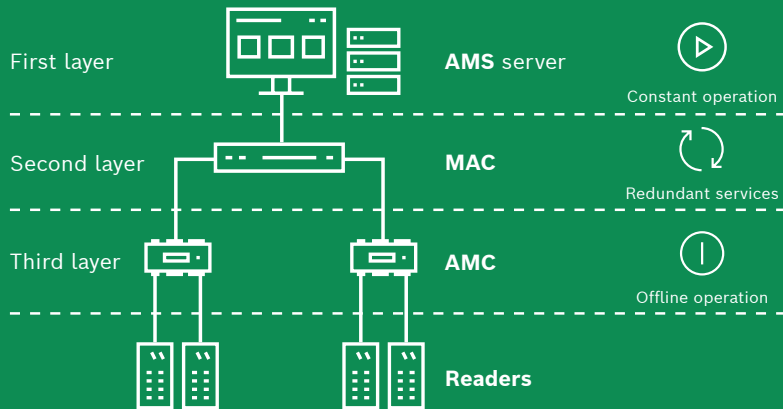

Access Control software

Simple, scalable and always available

Access Management System

The Access Management System is your choice for medium to large sized access control solutions such as office buildings, educational institutes or hospitals. It supports up to 400,000 cardholders, up to 10,000 doors, up to 200 workstation clients and up to 200 divisions.

Highest resilience based on three layers

Simplicity Easy to use, operate and expand

Lite

Plus

Professional

Three license packages available for different project needs

Easy installation & basic configuration

Intuitive GUI

Easy-to-use map viewer

Multiple functionalities

Global anti-passback

Random screening

Occupancy Limit Control

Division management

Mantrap