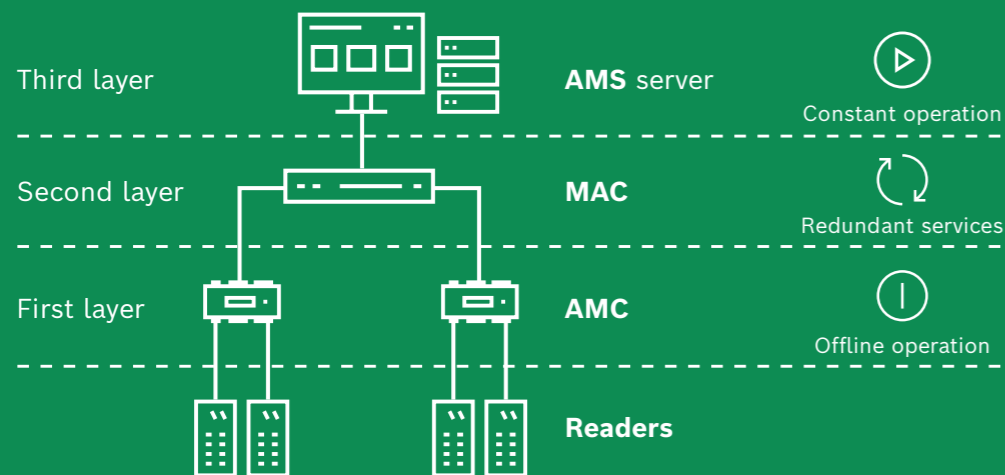

Highest resilience based on three layers

Simplicity Easy to use, operate and expand

Lite

Plus

Professional

Three license packages available for different project needs

Easy installation & basic configuration

Intuitive GUI

Easy-to-use map viewer

Threat level management for increased safety on site

Up to 15 configurable threat levels

Initiation of safety measure with one click

High-End Security Features

Global anti-passback

Random screening

Occupancy Limit Control

Office mode

Mantrap

Guard tour

Multi-factor Authentication

Threat-level Management

Parking Management

Situational awareness for fast and most efficient reaction

Integration via API

B Series and G Series

BVMS and Milestone XProtect

License plate recognition

Elevator dispatch systems

Key management systems

Biometric verification

Offline locks compatibility

Future-proof investment High scalability

up to 400,000 cardholders

up to 10,000 doors

Regular software updates

Software add-ons

Visitor Management

Mobile Access

Data security and privacy protection

Encrypted database and encrypted communication

Support of OSDPv2 secure channel